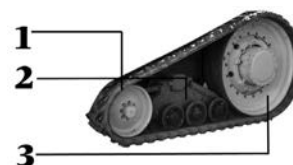

Tracks

Application	Description	Part Number	Retail Price	Core
8295RT, 8310RT, 8320RT, 8335RT, 8345RT, 8360RT, 8370RT	Rubber Track 635WX44LX204P, 25" Track Size 88 Tread Lugs, 8.03" Tread Lug Pitch, 2.76" Height 44 Guide Lugs, 8.03" Pitch, 4.52" Width, 4.25" Height	AMR545861	$ 7987.00	
	Rubber Track 762WX44LX204P, 30" Track Size 88 Tread Lugs, 8.03" Tread Lug Pitch, 2.76" Height 44 Guide Lugs, 8.03" Pitch, 4.52" Width, 4.25" Height	AMR545863	$ 9088.00	
8100T, 8110T, 8120T, 8200T, 8210T, 8220T, 8230T, 8300T, 8310T, 8320T, 8330T, 8420T, 8430T, 8520T	Rubber Track 635WX47LX175P, 25" Track Size 94 Tread Lugs, 6.89" Tread Lug Pitch, 2.60" Height 47 Guide Lugs, 6.90" Pitch, 3.35" Height, 5.91" Width	AMR241745	$ 7159.00	
9300T, 9320T, 9400T, 9420T, 9520T, 9620T	Rubber Track 914WX42LX229P, 36" Track Size	AMR257978	$ 11383.00	
9430T, 9460RT, 9470RT, 9510RT, 9520RT, 9530T, 9560RT, 9570RT, 9630T	Rubber Track 914WX43LX229P, 36" Track Size Replaces R242792	AMR545870	$ 13127.00