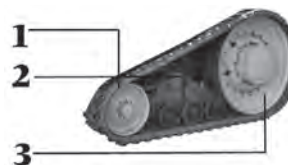

Tracks

Application	Description	Part Number	Retail Price	Core
8295RT, 8310RT, 8320RT, 8335RT, 8345RT, 8360RT, 8370RT	Rubber Track 635WX44LX204P, 25" Track Size 88 Tread Lugs, 8.03" Tread Lug Pitch, 2.76" Height 44 Guide Lugs, 8.03" Pitch, 4.52" Width, 4.25" Height	AMR545861	$ 7266.65	
	Rubber Track 762WX44LX204P, 30" Track Size 88 Tread Lugs, 8.03" Tread Lug Pitch, 2.76" Height 44 Guide Lugs, 8.03" Pitch, 4.52" Width, 4.25" Height	AMR545863	$ 8243.30	
8100T, 8110T, 8120T, 8200T, 8210T, 8220T, 8230T, 8300T, 8310T, 8320T, 8330T, 8420T, 8430T, 8520T	Rubber Track 635WX47LX175P, 25" Track Size 94 Tread Lugs, 6.89" Tread Lug Pitch, 2.60" Height 47 Guide Lugs, 6.90" Pitch, 3.35" Height, 5.91" Width	AMR241745	$ 6969.15