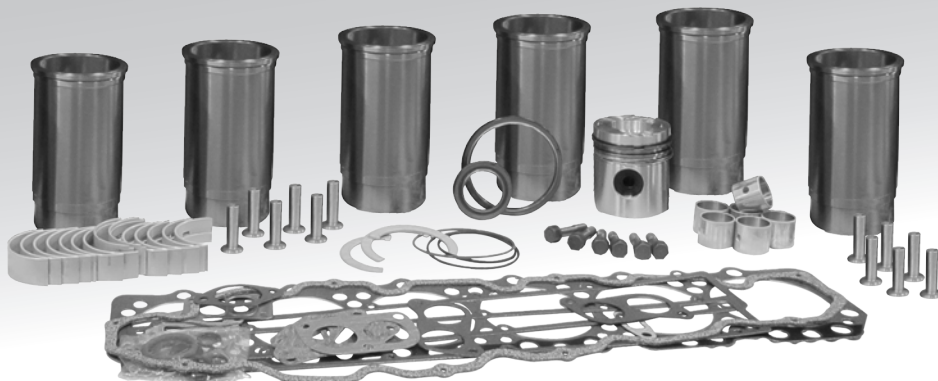

John Deere®—Tractor

Application	Description	Part Number	Retail Price	Core
6.8L Non-PowerTech™ Engines	Reman Shortblock Assembly	SBJD6068T	$ 5950.00	$ 1000.00
6.8L PowerTech™ Engines	Reman Shortblock Assembly	SBJD6068PT-D	$ 5950.00	$ 1000.00
6.8L PowerTech™ Engines	Reman Shortblock Assembly	SBJD6068PT-T	$ 5950.00	$ 1000.00

Overhaul Kits

Application	Description		Retail Price	Core
320 BSN 320854, M	320 Engine - Gas	Inframe Kit	$ 547.00	
40, 320 ASN 320854, 330	100 Engine - Gas	Inframe Kit	$ 554.00	
		Overhaul Kit	$ 554.00	
420, 430	113 Engine - Gas	Inframe Kit	$ 602.00	
		Overhaul Kit	$ 627.00	
1020 Engine BSN 162079, Ind: 300 Transmission BSN 106069, Sprayers: (600, 700, 734 Engine BSN 162301), Swathers: (215A, 880 Engine BSN 162301)	135 Engine - Gas O-Ring Grooves on Sleeves	Inframe Kit	$ 706.00	
		Overhaul Kit	$ 676.00	
1020 Engine ASN 162078, Ind: 300 Transmission ASN 106068, 300B, 301, 301A, Sprayers: (600, 600A, 700, 734 Engine ASN 162300), Swathers: (215A, 880 Engine ASN 162300)	135 Engine - Gas O-Ring Grooves in Block	Inframe Kit	$ 656.00	
		Overhaul Kit	$ 735.00	
920 Engine SN 038345-075000, 1020 Engine SN 035894-154765, Ind: 300 BSN 101360 w/ Engine ASN 036348, Utility: 820 Engine BSN 075000, Sprayers: (600 Hi-Cycle, 700, 734 Engine SN 036348-154765)	152 Engine - Diesel	Inframe Kit	$ 469.00	
		Overhaul Kit	$ 564.00	
920 Engine ASN 074999, 1020 Engine ASN 154765, Ind: 300 ASN 101359, (300B, 301A BSN 710724), 301, Utility: 820 Engine ASN 074999, 830	152 Engine - Diesel	Inframe Kit	$ 469.00	
		Overhaul Kit	$ 538.00	
930, (1020, 1120 Engine ASN 199742), 1030, 1130, 1530 Engine ASN 179600, 2040 BSN 350000, Ind: 300B ASN 710723, 301A ASN 710721, 302, Utility: 830	164 Engine - Diesel	Inframe Kit	$ 468.00	
		Overhaul Kit	$ 544.00	
1020 Engine SN 085100-199742, 1120 Engine SN 075000-199742, 1520 Engine ASN 160309, 1530 Engine BSN 179601	164 Engine - Diesel	Inframe Kit	$ 430.00	
		Overhaul Kit	$ 536.00	
1120 Engine BSN 075000, 1520	3164DB Engine - Diesel	Inframe Kit	$ 484.00	
		Overhaul Kit	$ 560.00	
2020 Engine BSN 159927, 2510, Ind: 400 Transmission BSN 104931, Combine: 45 ASN 046000, Swather: 880	180 Engine - Gas	Inframe Kit	$ 922.00	
		Overhaul Kit	$ 773.00	
2020 Engine BSN 75000, 2510 Engine SN 047545-157576, Ind: 400 SN 036277-104242, Swather: 880 Engine BSN 158258	202 Engine - Diesel O-Ring Grooves On Sleeves	Inframe Kit	$ 645.00	
		Overhaul Kit	$ 720.00	
(2020, 2510 Engine ASN 157575), Ind: 400 ASN 104241, 401, Swather: 880 Engine ASN 158257	202 Engine - Diesel	Inframe Kit	$ 572.00	
		Overhaul Kit	$ 671.00	
2520, Combine: 3300 BSN 003001	202 Engine - Gas Engine BSN 157354	Inframe Kit	$ 1487.00	
		Overhaul Kit	$ 1587.00	
	202 Engine - Gas Engine ASN 157353	Inframe Kit	$ 1610.00	
		Overhaul Kit	$ 1587.00