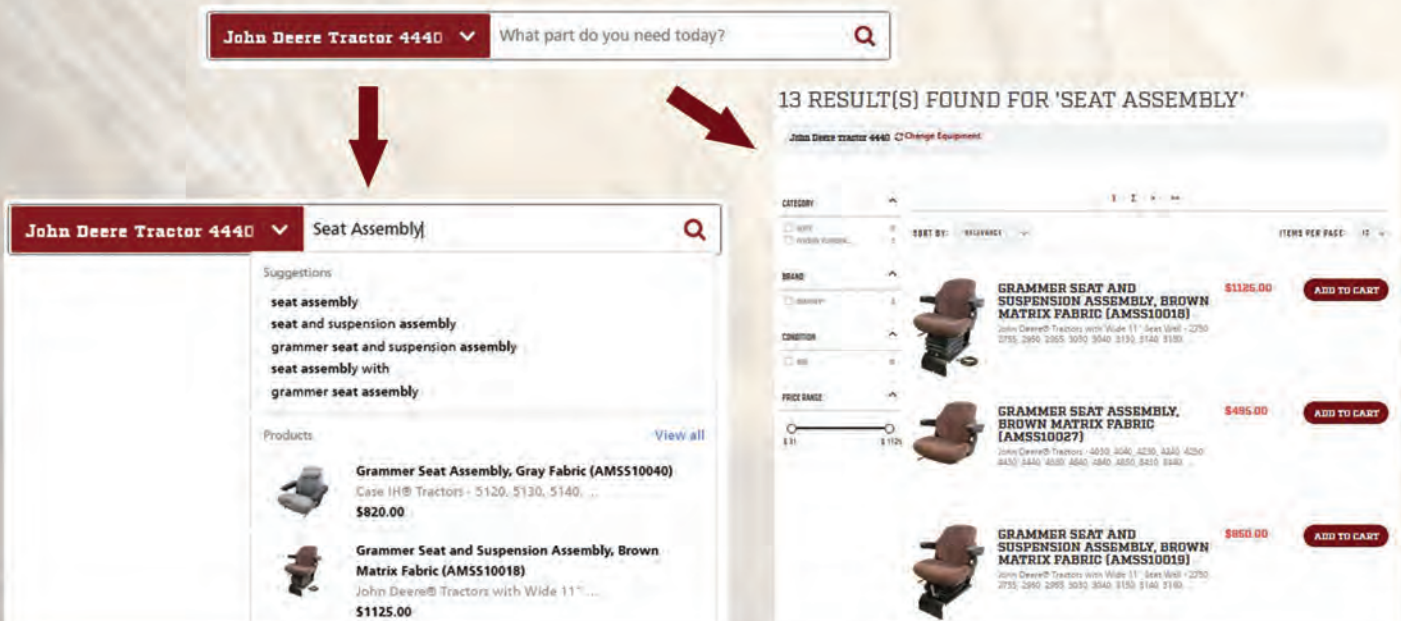

With your equipment selected, enter the product you are searching for (or part number if you have it). Suggested results will be displayed, or press enter to go to a list of all product results for your machine.