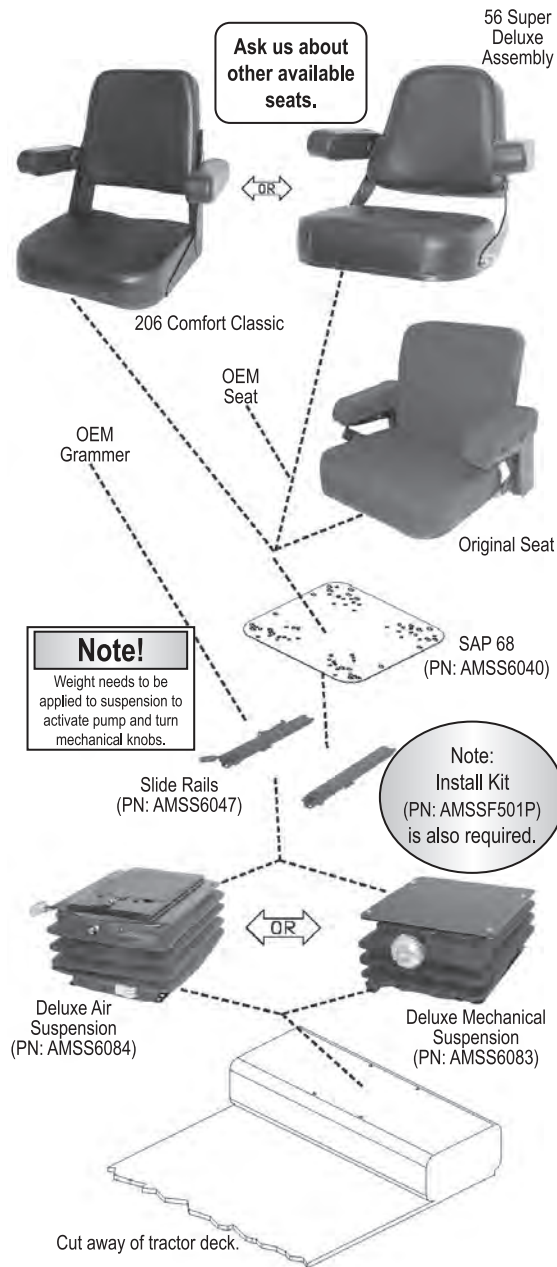

Ford® / New Holland® —Seats and Suspensions

Suspension—7410, 7700 thru TW Series

Installation Instructions to Place an Air or Mechanical Suspension in a Ford 7410, 7700, 7710, 7810, 7910, 8210, 8630, 8700, 8730, 8830, 9030, 9700 or TW Series Tractor

1. Remove the original seat and suspension.
2. Bolt the slide rails to the suspension with four 5/16" x 1" bolts, bell washers, lock washers and nuts.
3. Bolt the SAP 68 to the slide rails with four 5/16" x 1" flat head socket cap screws and four 5/16" jam nuts. (Four 3/8" jam nuts are used as spacers between the SAP 68 and slide rails. Slide rail lever must be assembled on the right hand side, when sitting in the seat.)
4. Tighten the slide rail and SAP bolts, then pull the slide rail lever and slide the rails and SAP off the suspension.
5. Bolt the suspension to the tractor deck using the original bolts. **Drilling will be required.**
6. 6a. For 206 Comfort Classic Seat, fasten the SAP assembly to the seat with four 5/16" x 3" bolts, spacer nuts and lock washers using hole pattern #3 on the SAP.
7. 6b. For 56 Super Deluxe Seat, fasten the SAP assembly to the seat with four 5/16" x 2" bolts, 1" tube spacers and lock washers using hole pattern #8 on the SAP. Be sure the label on the SAP is toward the back of the seat. When using the Swivel 40, the tube spacers are not needed.
7. For the Original Bostrom Seat, fasten the SAP assembly to the seat with four 5/16" x 3/4" bolts, lock washers and nuts using hole pattern #5 on the SAP.
8. Slide the rail, SAP and seat assembly onto the suspension.
9. For air suspension, locate a power source and connect to power and ground.

Note!

7/16" nuts provided are used as the spacer nuts.

Description	Part Number	Retail Price
Seat Assembly	Black Vinyl AMIH206BLV	$ 425.00
Seat Assembly - 56 Super Deluxe	Black Vinyl AMIH856V	$ 500.00
Adapter Plate	AMSS6040	$ 72.00
Slide Rails	AMSS6047	$ 37.50
Deluxe Air Suspension	AMSS6084	$ 525.00
Installation Kit	AMSSF501P	$ 14.00